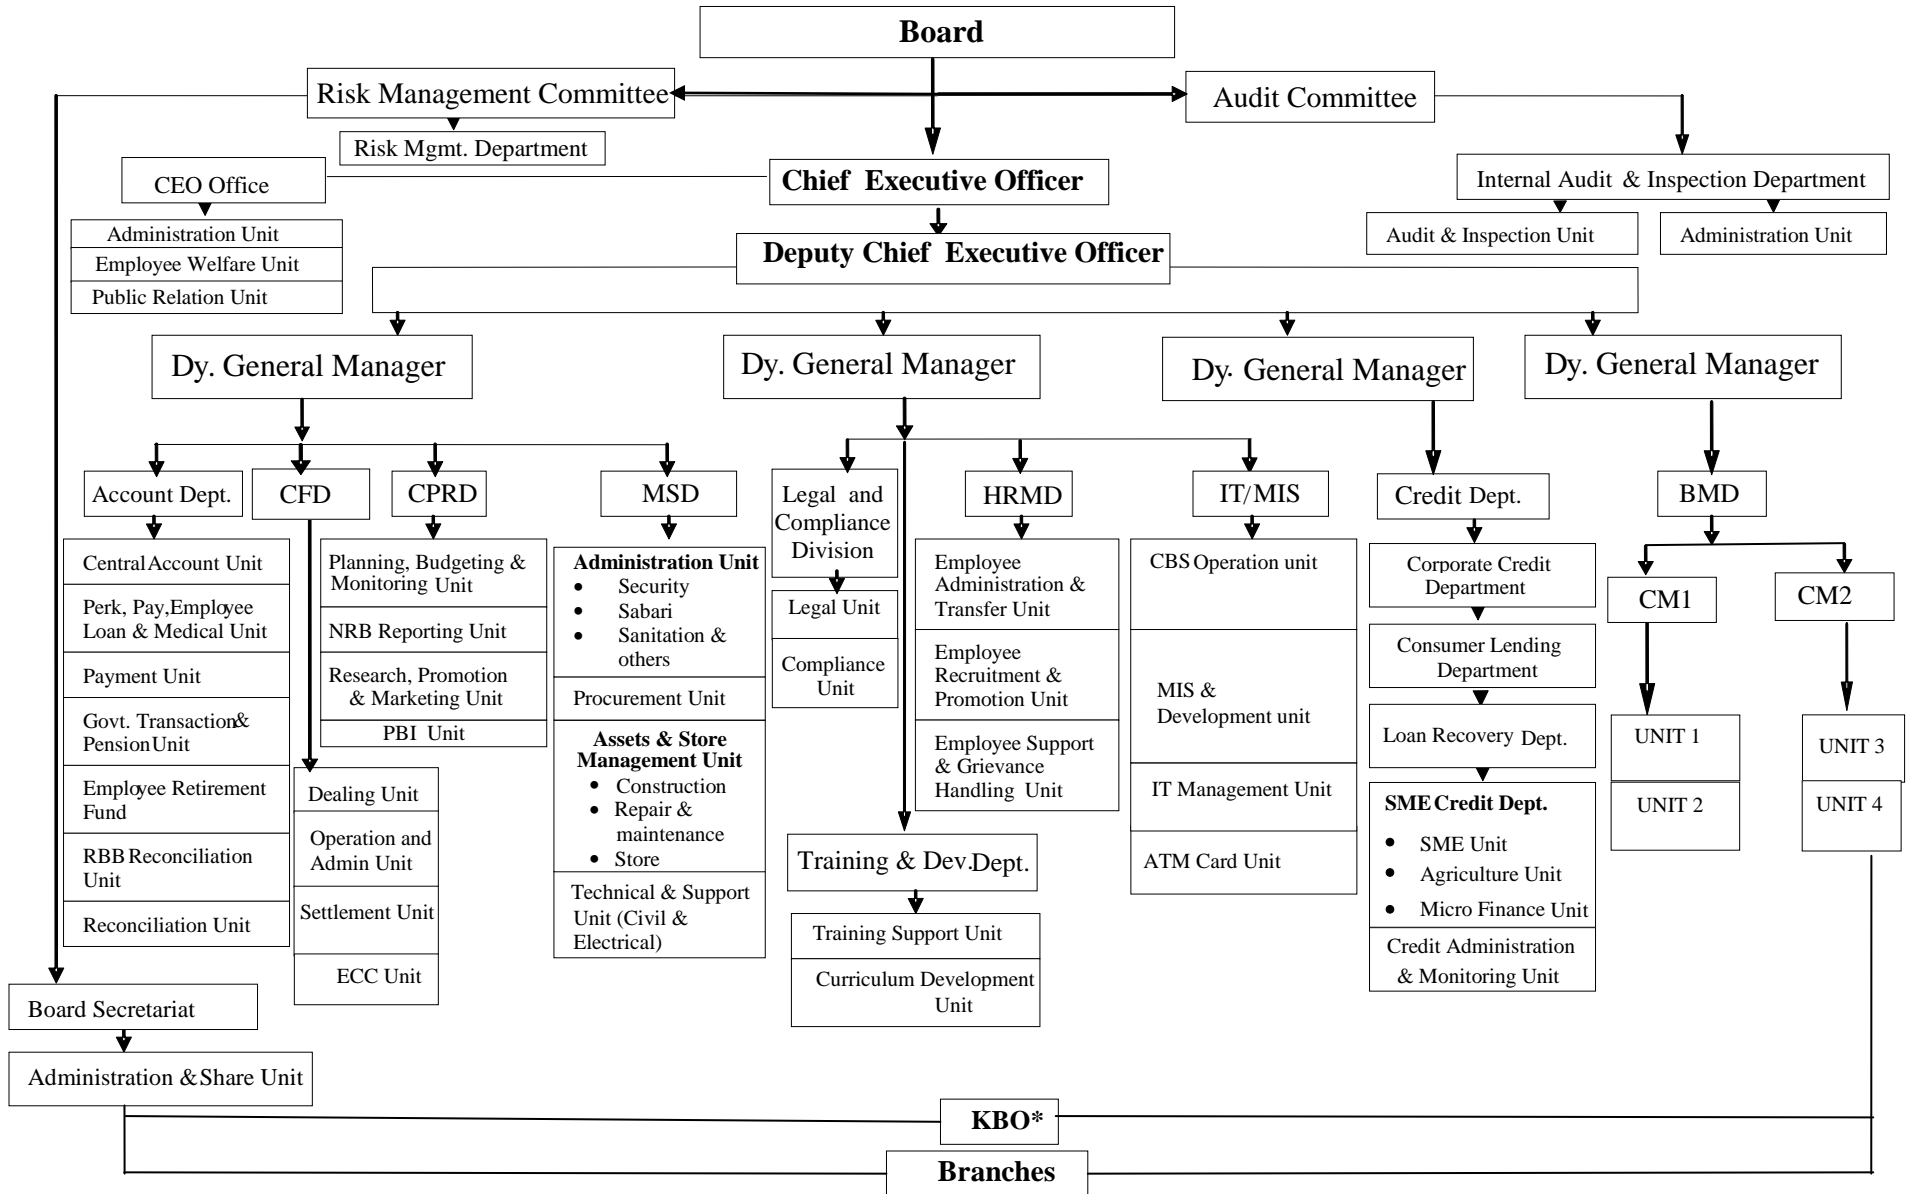

NEPAL BANK LIMITED

(Estd. 1937)

Head Office

Organizational Chart

*KBO will be Led by Chief Manager